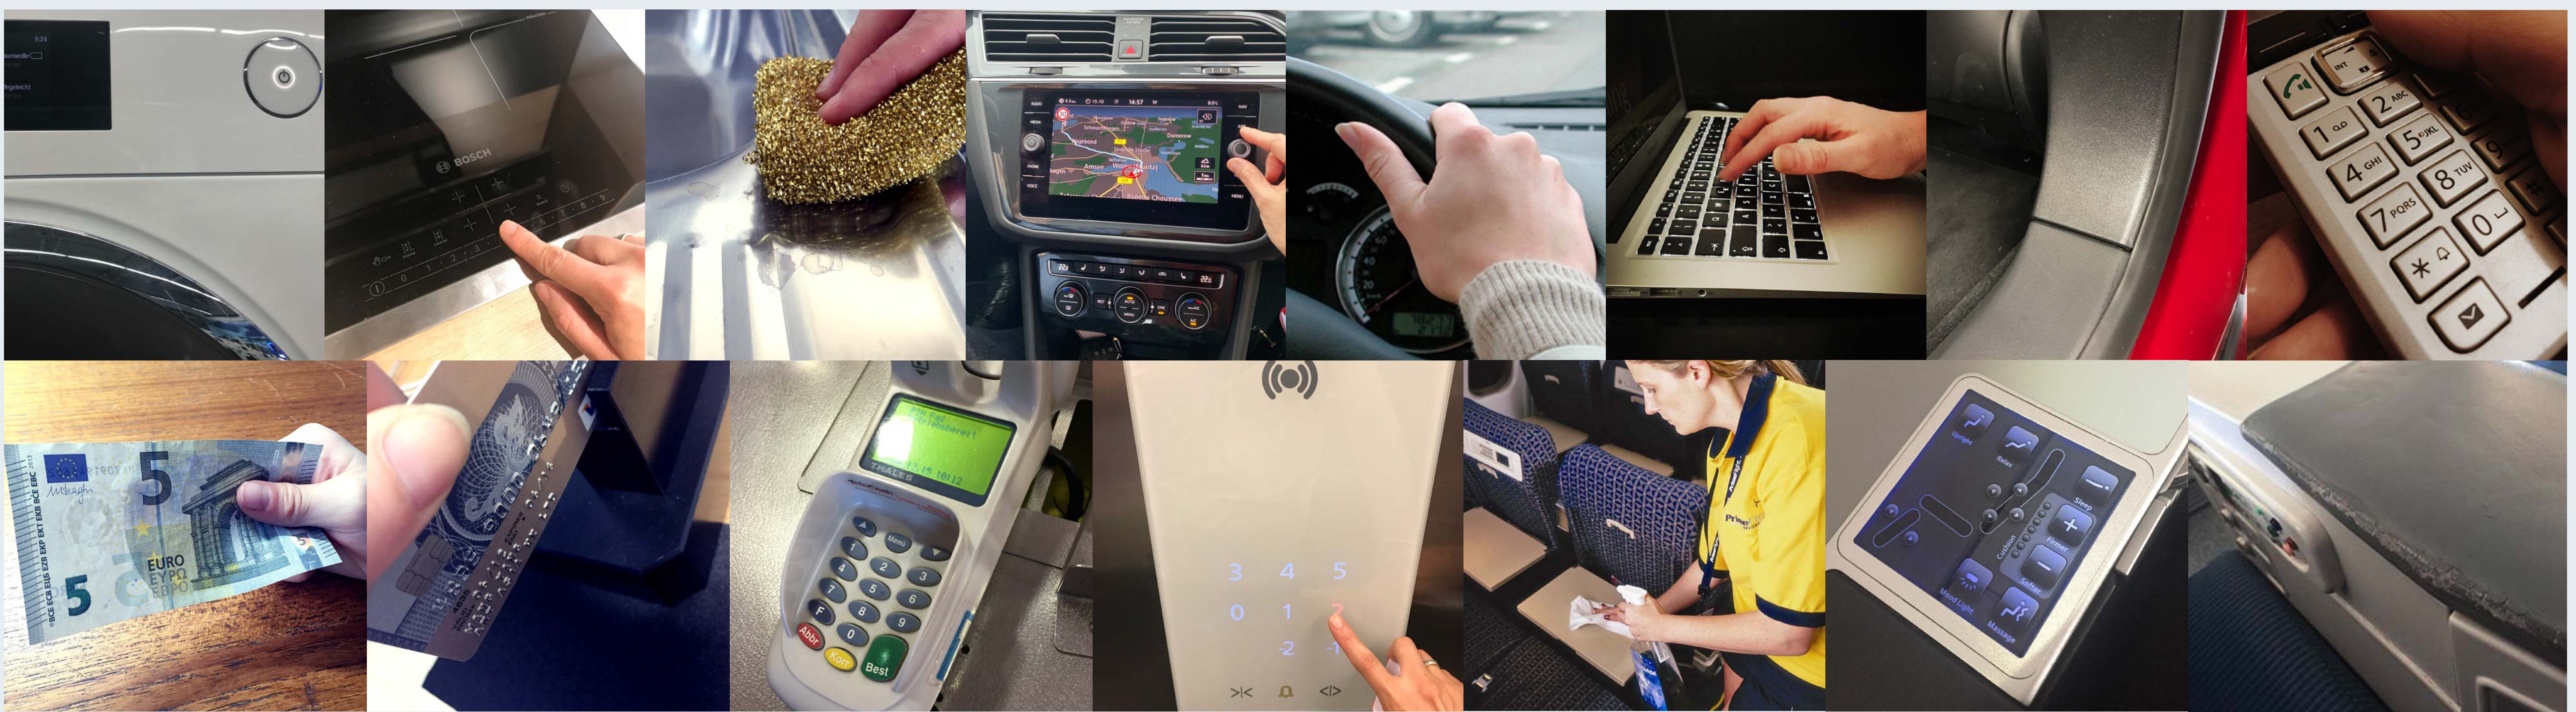

Surface Quality under Human Use?

ABREX[®] *it!*

Telecommunication
Aerospace
Automotive

White Goods
Coating
and many others

INNOWEP GmbH
Measuring & Testing
Haugerring 6, 97070 Würzburg
Tel.: +49 931 32298-0
Fax: +49 931 32298-12
info@innowep.com