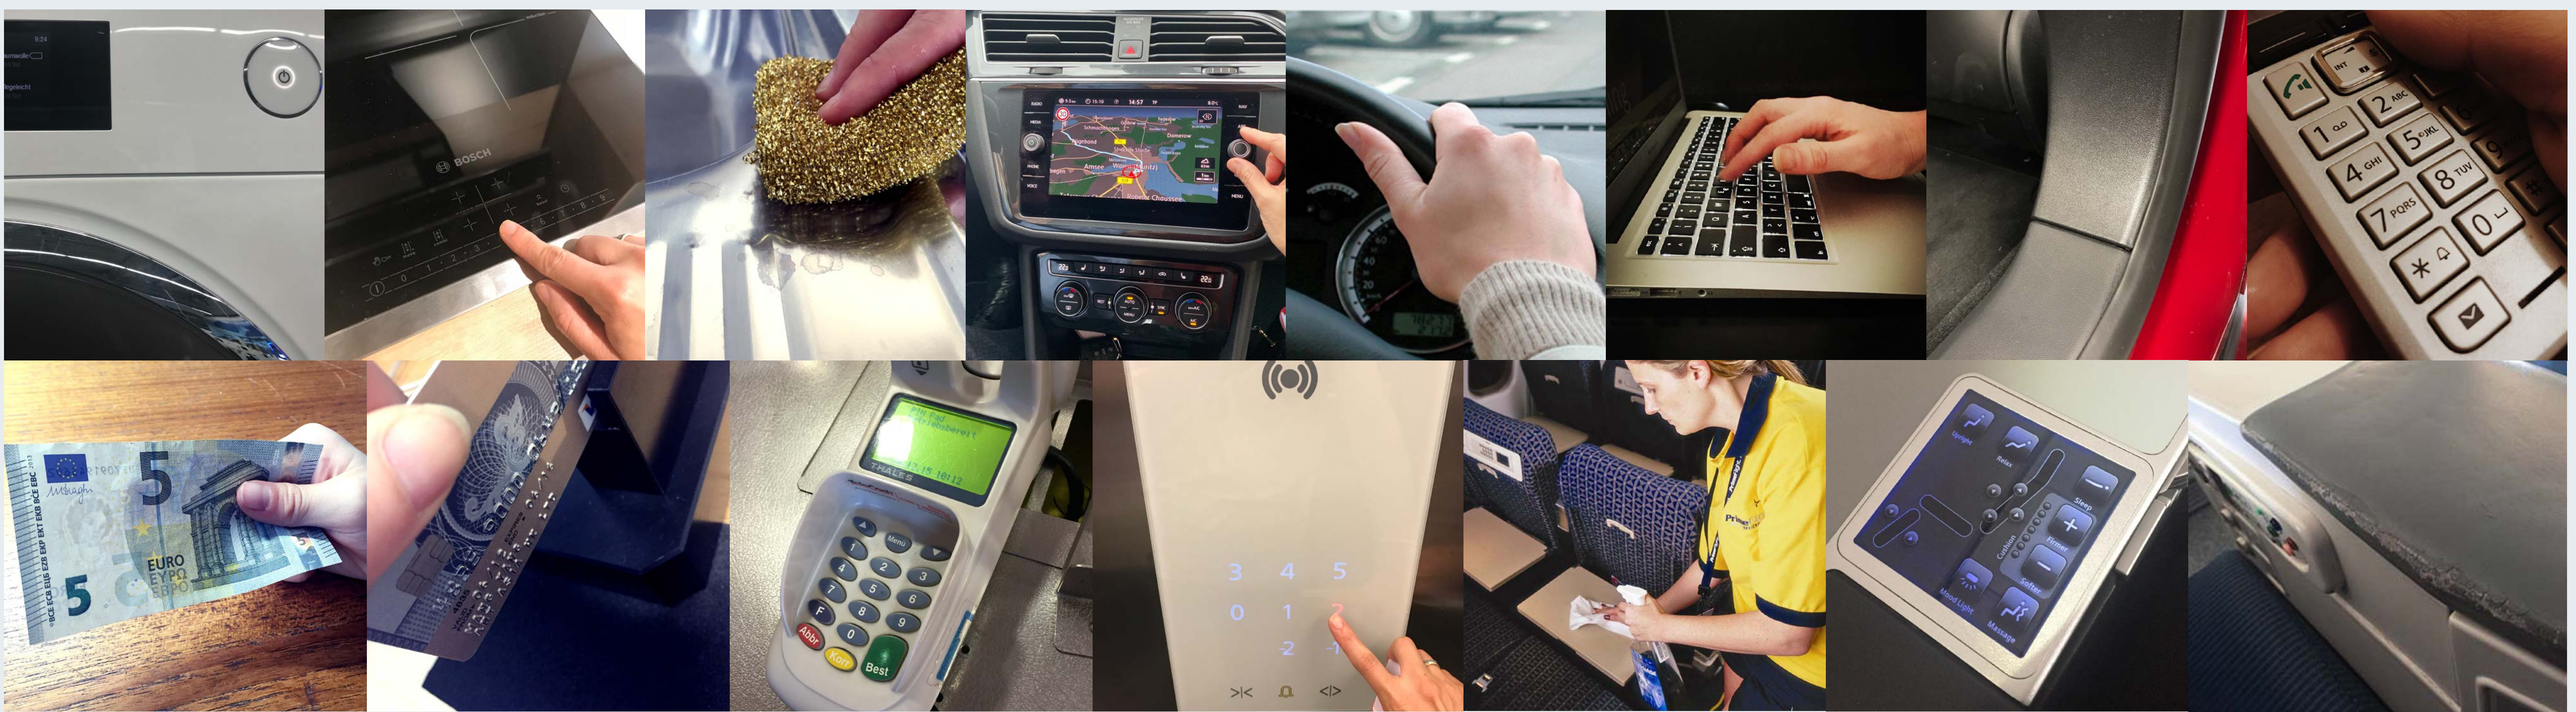

Surface Quality under Human Use?

ABREX[®] *it!*

Telecommunication
Aerospace
Automotive

White Goods
Coating
and many others

INNOWEP GmbH
Measuring & Testing
Haugerring 6, 97070 Würzburg
Tel.: +49 931 32298-0
Fax: +49 931 32298-12
info@innowep.com