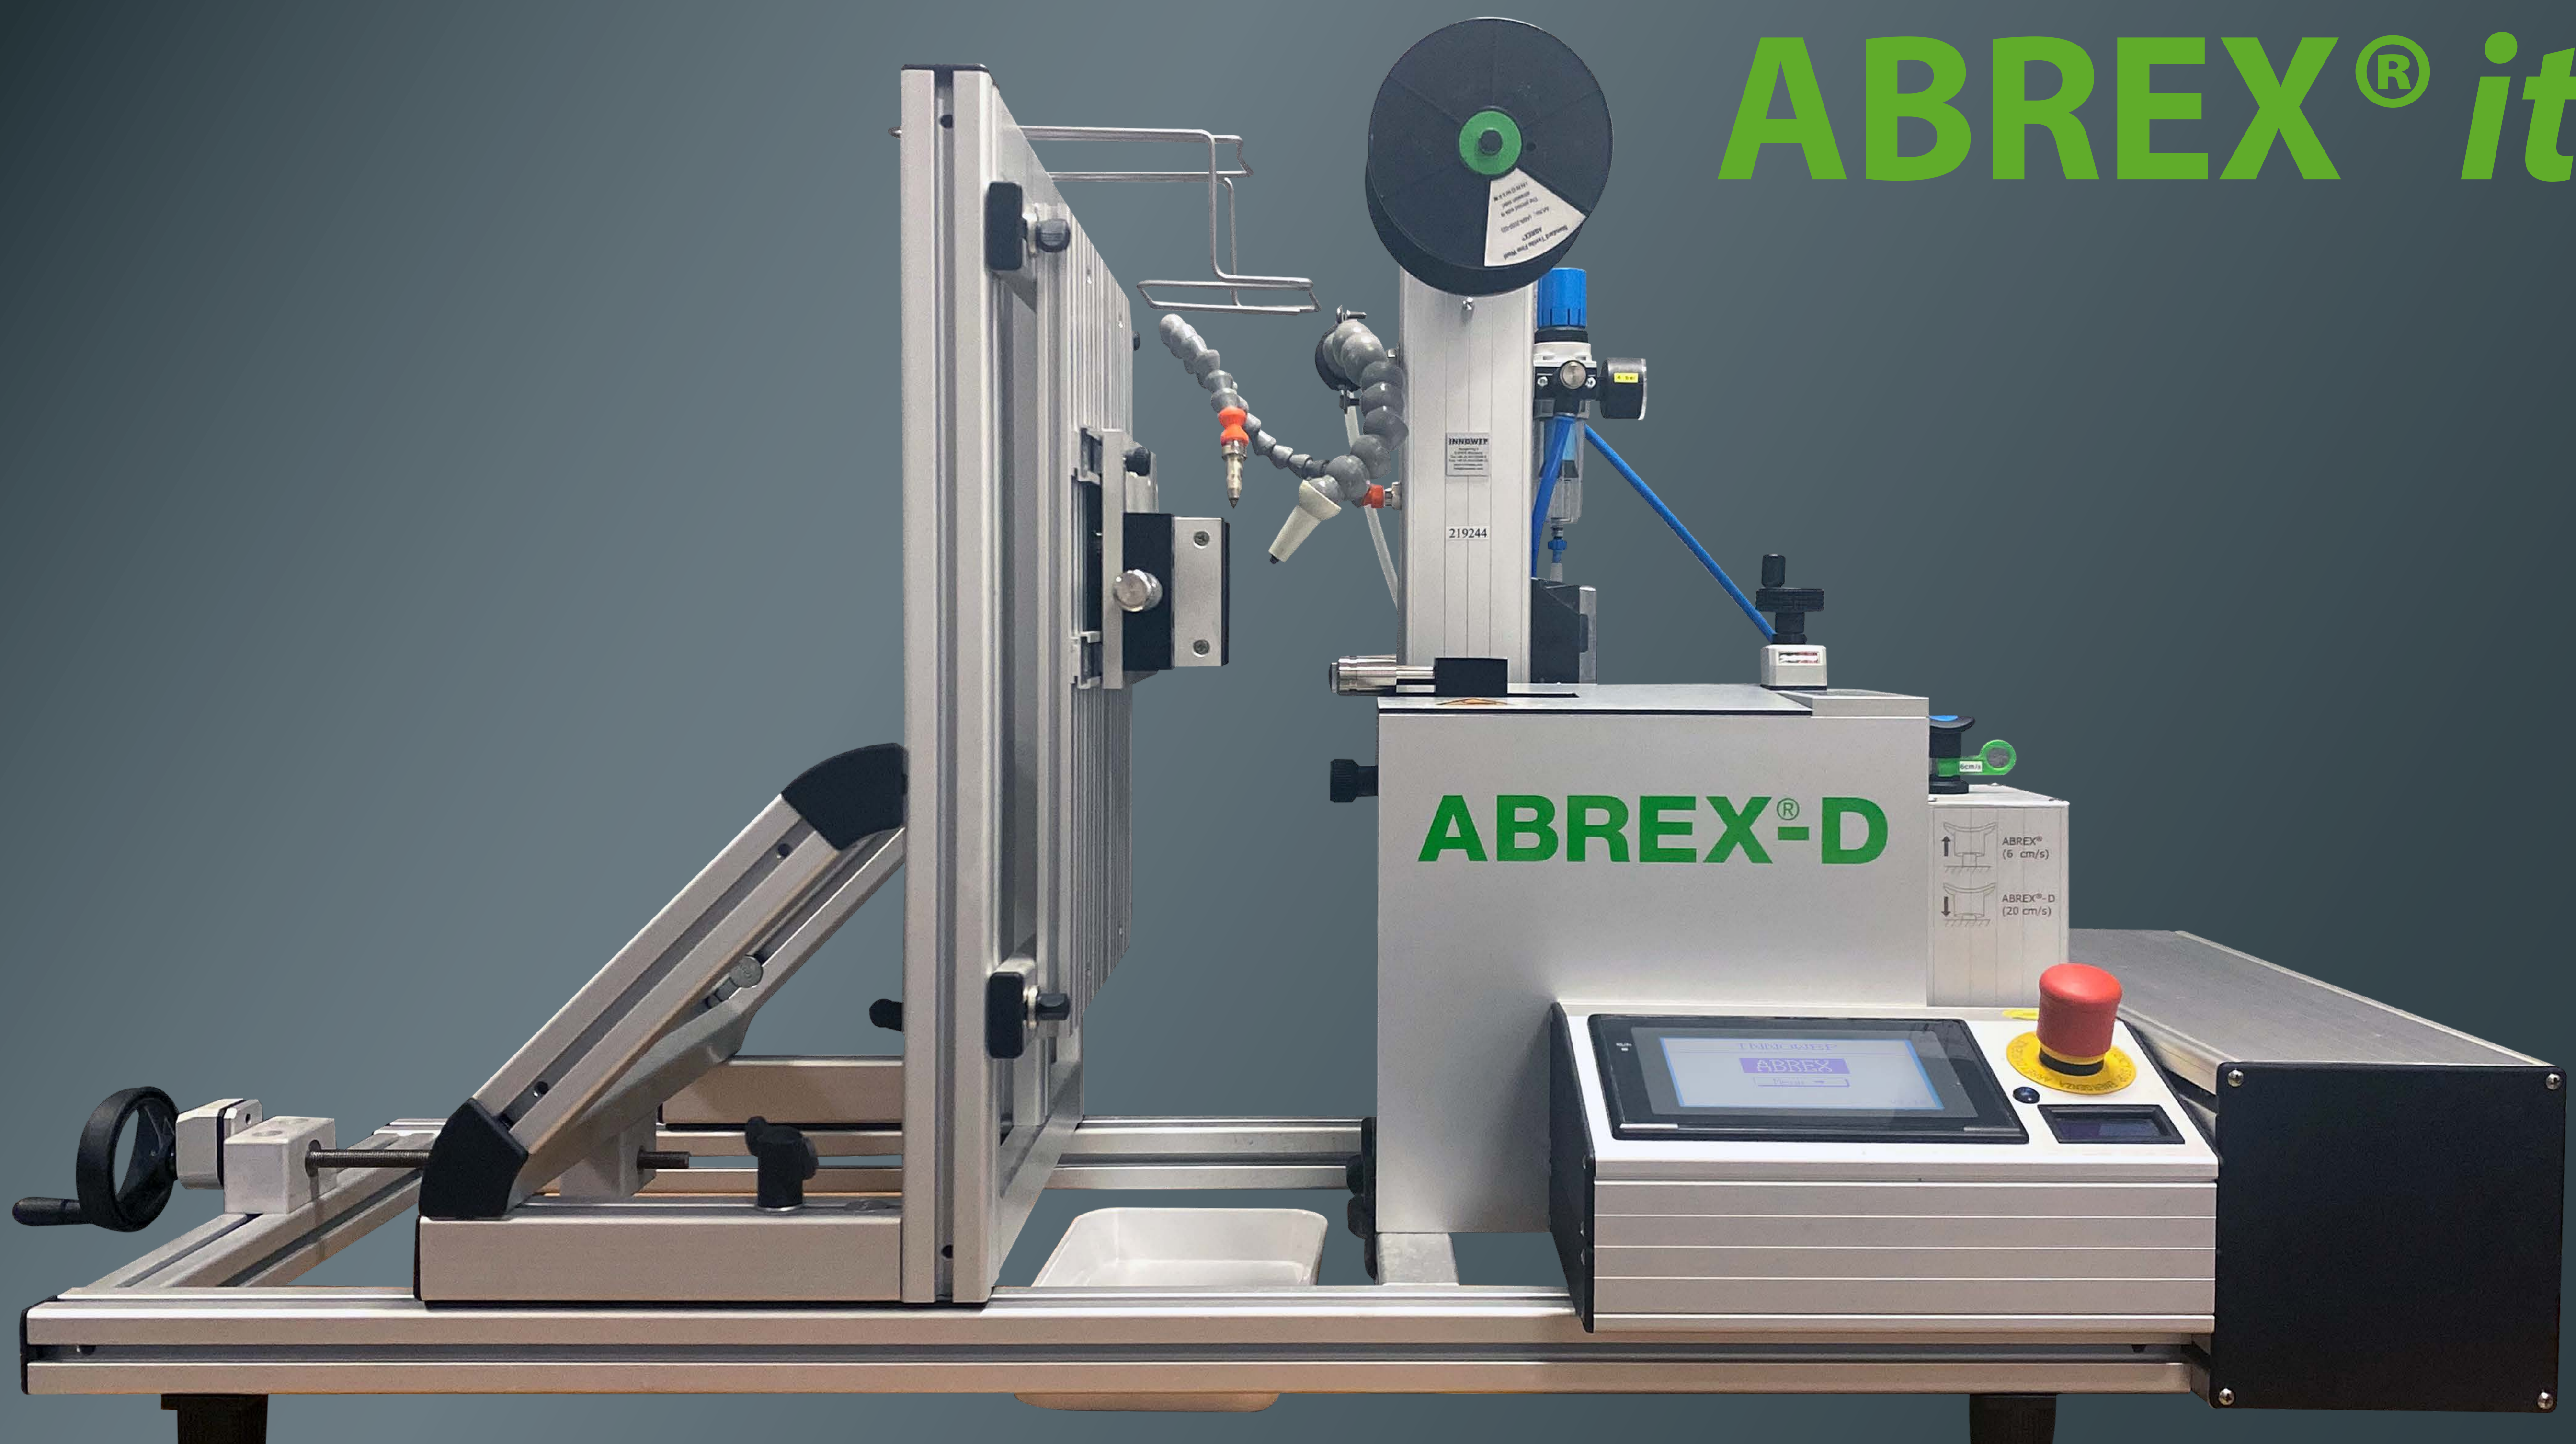

ABREX[®] it!

ABREX[®]-D

- Designed for display application
- Simulate **Touch** & unidirectional fast **Swipe** & **Zoom**
- Include all the functions of the standard ABREX[®]
- Additional D mode:
 - 20 cm/s swipe speed
 - 20 mm friction path
 - 2 N
 - 2 Hz